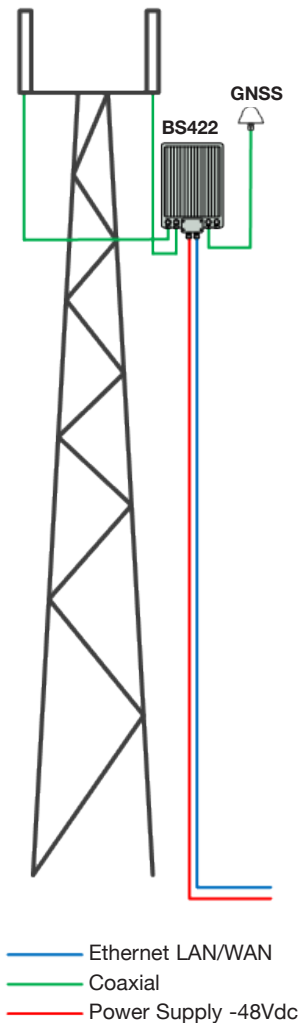

MultiTech Platform

- Will consist of outdoor and indoor products as well as FMT and RDT solutions
- Software-defined radio allowing cross-technology (DMR Tier III, TETRA, TEDS and Analog) and hybrid usage
- Multi-Carrier: Allows up to four logical carriers to run inside one box
- Simulcast: Allows repeater functionality for any technology mode to increase coverage when frequencies are scarce

MultiTech Product: BS422

- Compact, low-weight and rugged outdoor base station
- Powerful integrated controller and optional SSD drive
- Improved redundancy
- Input power: PoE or external powering
- Output power: Standard and high-power options
- Internal or external GNSS receiver available
- Two-way receive diversity for all technology modes
- Synchronization: 1PPS, IEEE1588 via LAN, GNSS (GPS, Galileo, Glonass)
- Frequency ranges:

	RX Band	TX Band
VHF	68-87.5MHz	68-87.5MHz
	146-174MHz	146-174MHz
UHF	350-360MHz	360-370MHz
	380-390MHz	390-400MHz
	410-420MHz	420-430MHz
	450-460MHz	460-470MHz
	805-825MHz	850-870MHz

DAMM Multi-Tech Platform featuring the BS422 Outdoor Base Station

TETRA mode

- TETRA repeater-mode option
- High-power option
- Market-leading power efficiency

DMR Tier III mode

- DMR Tier III outdoor base station with integrated duplexer and diversity receiver
- Supports wide range of DMR terminals
- Simulcast option

TEDS mode

- Most compact TEDS outdoor base station
- Data rate: between 11 and 538kbit/s
- Real mission-critical data communication
- Same spectral efficiency as LTE, but with far less frequency scarcity

Analog mode

- Easy migration from Analog to TETRA or even TEDS
- Simulcast option
- Supports conventional FM radio

Specifications subject to change without notice

DAMM and TetraFlex are registered trademarks of DAMM Cellular Systems A/S